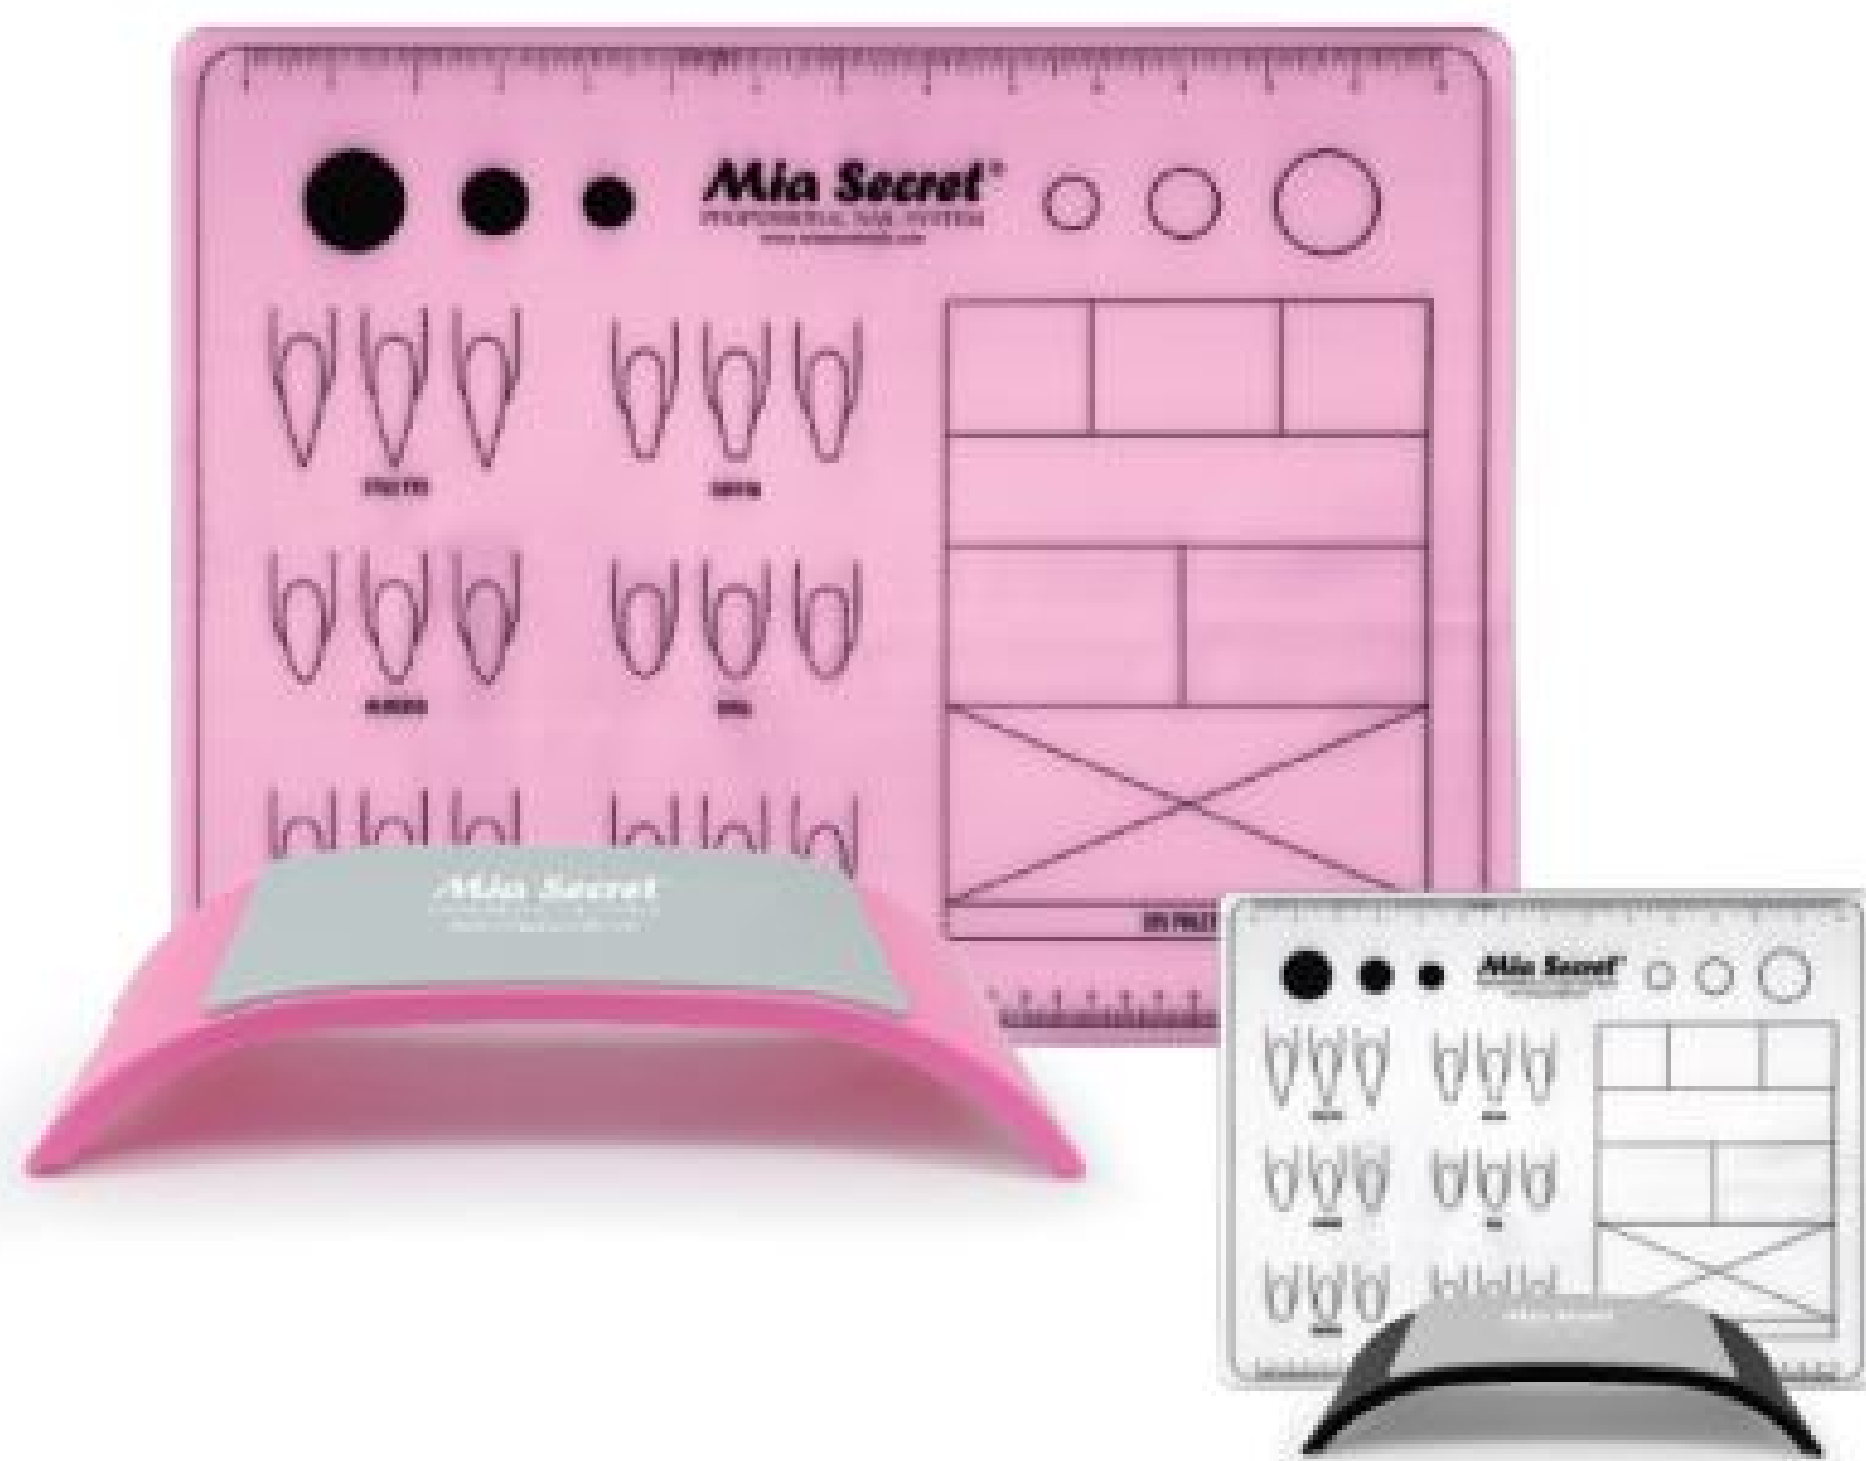

AR-29 PINK ARM REST & MAT 55 pcs/case
AR-30 BLACK ARM REST & MAT 55 pcs/case