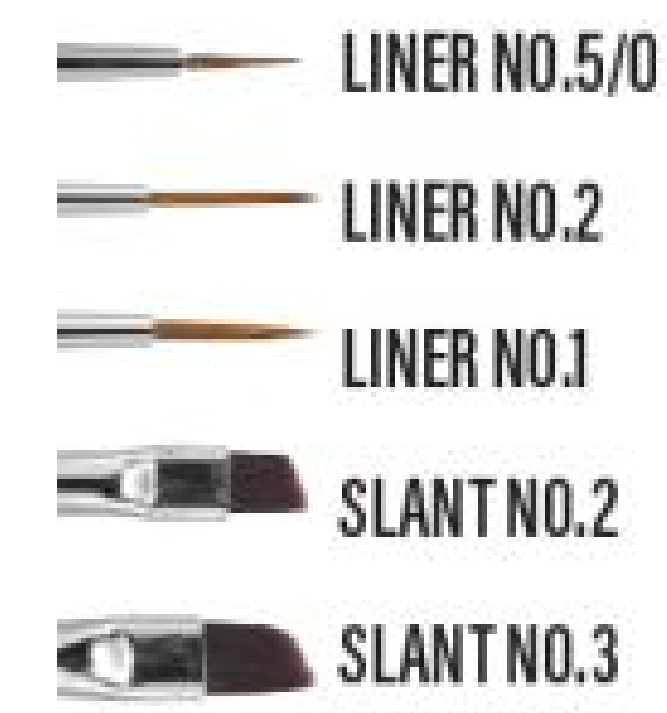

NB-5P
MAGIC NAIL ART
BRUSH SET
240 sets/case