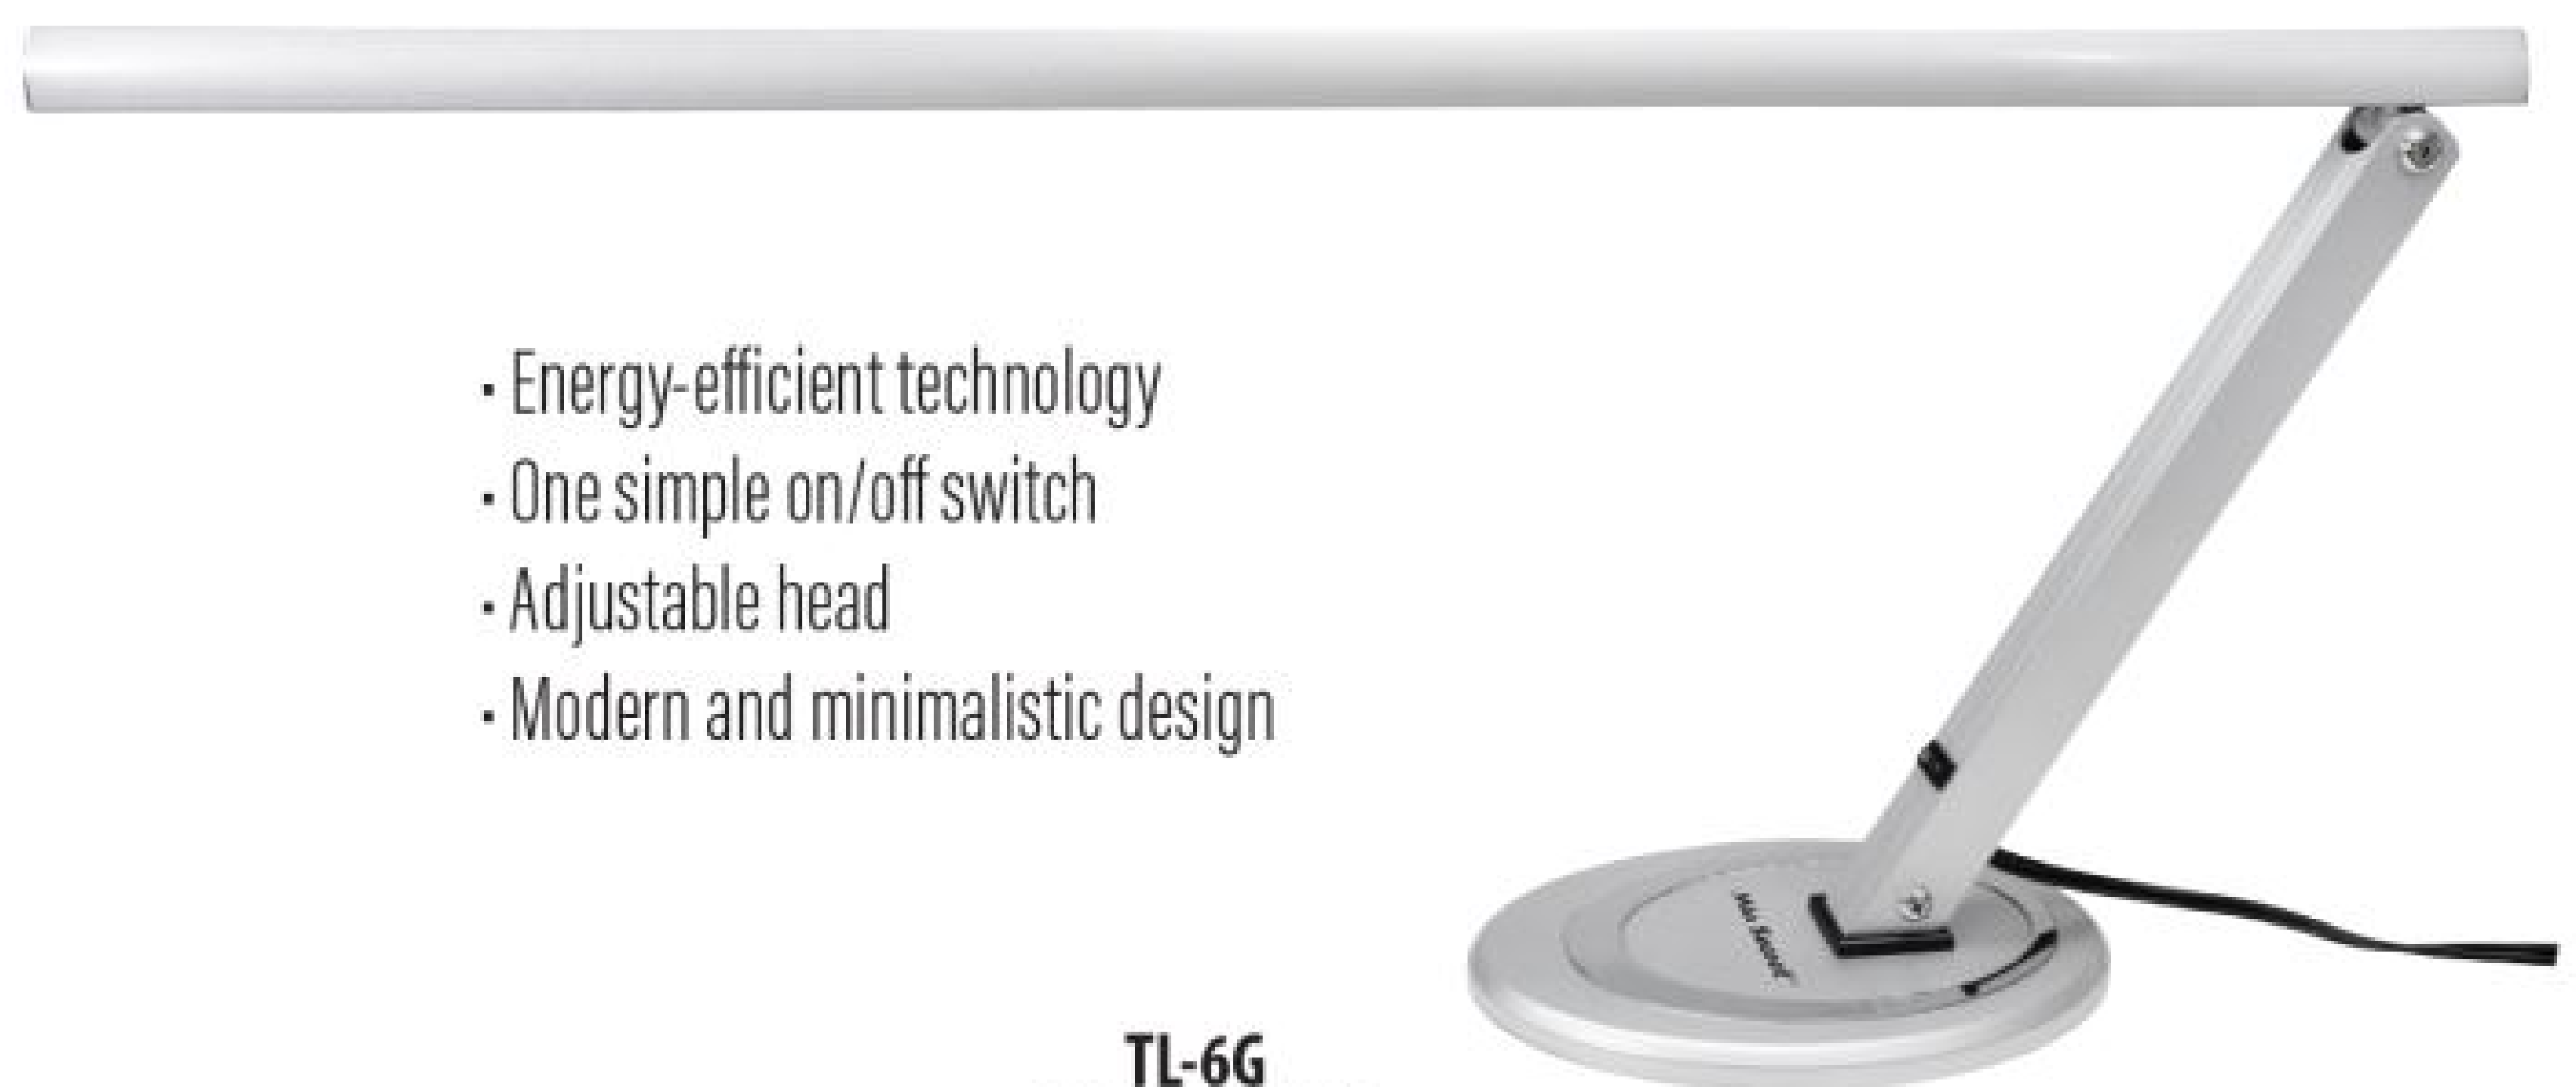

- Energy-efficient technology
- One simple on/off switch
- Adjustable head
- Modern and minimalistic design

TL-6G
LED TABLE LAMP
8 pcs/case