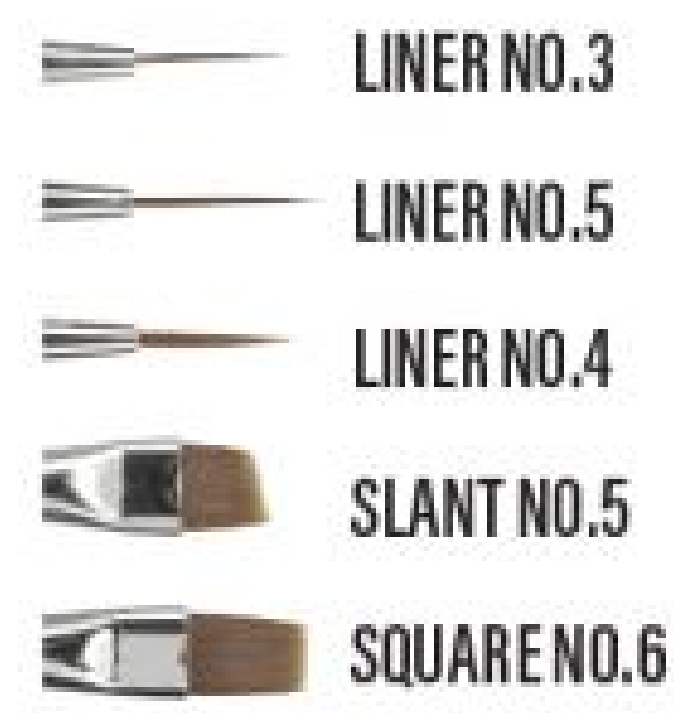

ANB-4 OR
4OR

ANB-6 SQUARE
6 SQUARE

ANB-7 OR
7OR

ANB-8 OR
8OR

ANB-8 ROUND
8R

ANB-10 OR
10OR

PRO NAIL ART BRUSHES PINCELES PARA ARTE

From Top
NB-P1028 LINER 11mm
NB-P1027 LINER 9mm
NB-P1026 LINER 5mm
NB-P1025 ROUND BRUSH
NB-P1024 PETAL BRUSH

STUDIO PROFESSIONAL BRUSHES 120 pcs/inner, 720 pcs/case

SNB-8 OR
8OR

SNB-10 OR
10OR

SNB-12 OR
12OR

SNB-14 OR
14OR

SNB-16 OR
16OR

GEL BRUSHES PINCELES PARA GEL

GNB-06 **GNB-08**
144 pcs/inner, 1,152 pcs/case

GB-06 **GB-08**
12 pcs/inner, 120 pcs/case

NAIL ART BRUSHES PINCELES PARA ARTE

LINER-3/0 LINER-N03 LINER-N05
24 pcs/inner, 480 pcs/case

NB-5P
MAGIC NAIL ART
BRUSH SET
240 sets/case

NB-DS1
SET 1
12 sets/inner
240 sets/case