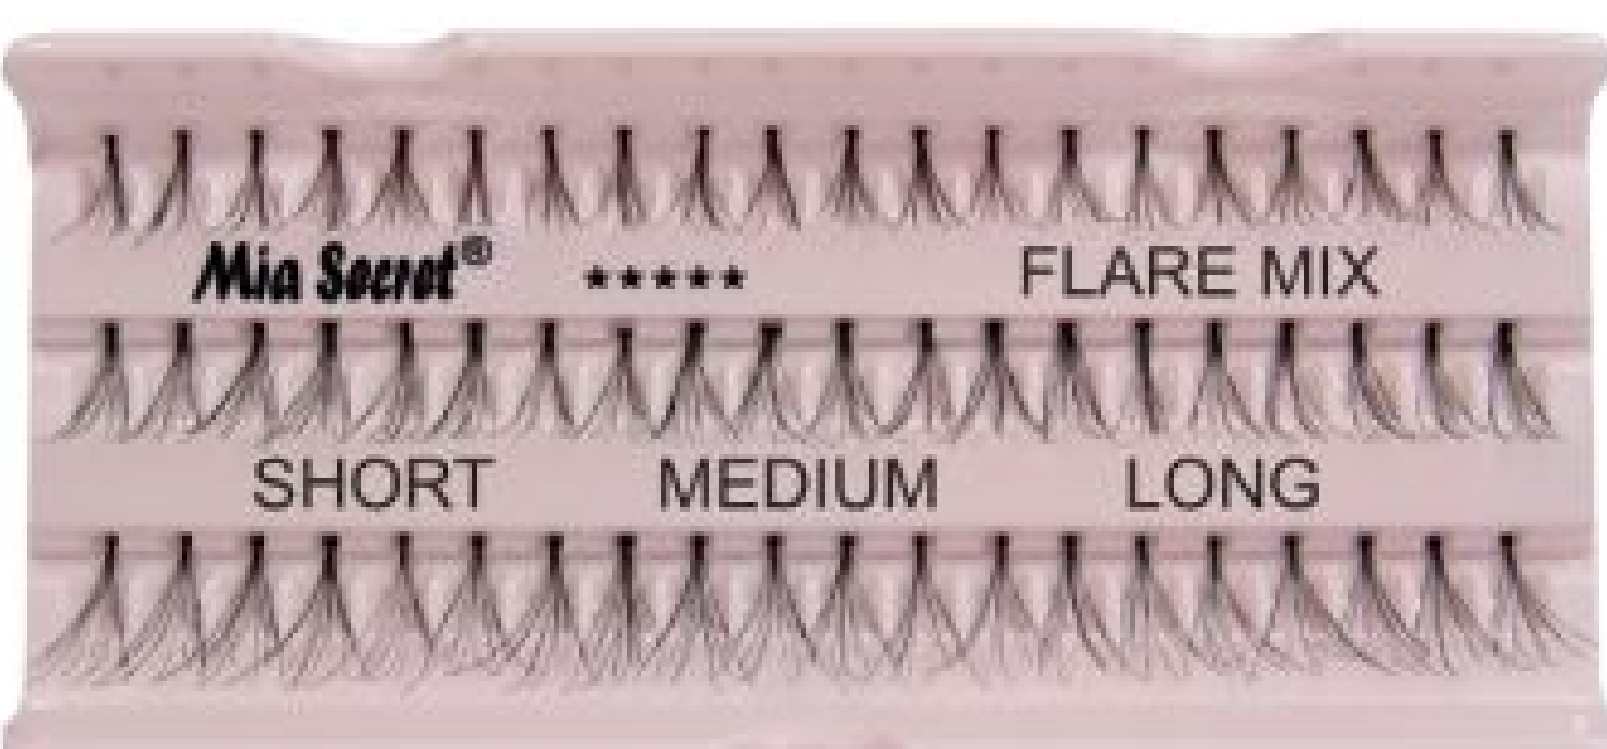

EL-FMIX FLARE MIX